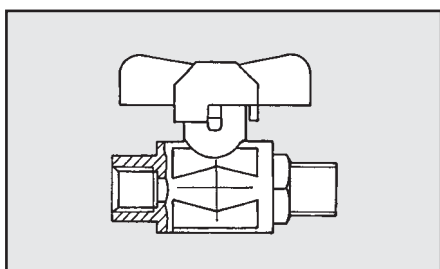

VALVOLA A SFERA M/F IN OTTONE CON FARFALLA

Cod. Attacco

Z00W0970550032	1/4"
Z00W0970550033	3/8"
Z00W0970550034	1/2"
Z00W0970550035	3/4"
Z00W0970550036	1"
Z00W0970550037	1" 1/4"