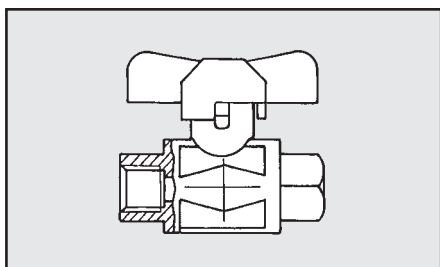

VALVOLA A SFERA F/F IN OTTONE CON FARFALLA

Cod. Attacco

Z00W0970550022	1/4"
Z00W0970550023	3/8"
Z00W0970550024	1/2"
Z00W0970550025	3/4"
Z00W0970550026	1"
Z00W0970550027	1" 1/4"