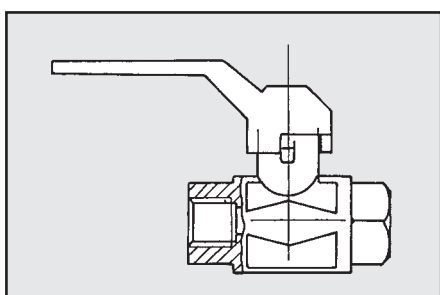

VALVOLA A SFERA M/F IN OTTONE CON FARFALLA

Cod. Attacco

Z00W0970550032	1/4"
Z00W0970550033	3/8"
Z00W0970550034	1/2"
Z00W0970550035	3/4"
Z00W0970550036	1"
Z00W0970550037	1" 1/4"

VALVOLA A SFERA F/F CON LEVA IN OTTONE

Cod. Attacco

Z00W0970550042	1/4"
Z00W0970550043	3/8"
Z00W0970550044	1/2"
Z00W0970550045	3/4"
Z00W0970550046	1"
Z00W0970550047	1 1/4"
Z00W0970550048	1 1/2"
Z00W0970550049	2"

**VALVOLA A SFERA M/F CON LEVA
IN OTTONE**