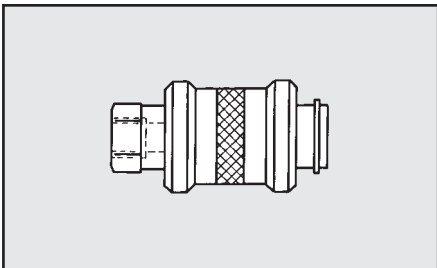

**VALVOLE A CORSOIO 3/2
IN OTTONE**

Cod. Attacco

W0970050001	1/8"
W0970050002	1/4"
W0970050003	3/8"
W0970050004	1/2"
Z00W0970050005	3/4"

**VALVOLE DI RITEGNO
IN OTTONE**

Cod. Attacco