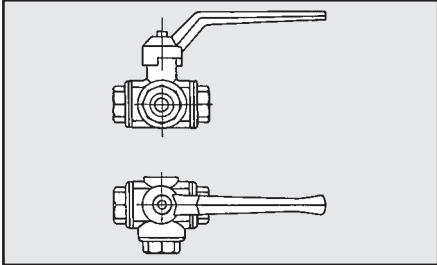

**VALVOLA A LEVA 3 VIE AISI 316
PASSAGGIO A "T"**

Cod. Attacco

Z00W0970550102	1/4"
Z00W0970550103	3/8"
Z00W0970550104	1/2"
Z00W0970550105	3/4"
Z00W0970550106	1"
Z00W0970550107	1 1/4"
Z00W0970550108	1 1/2"
Z00W0970550109	2"

**VALVOLA A LEVA 3 VIE AISI 316
PASSAGGIO A "L"**

Cod. Attacco