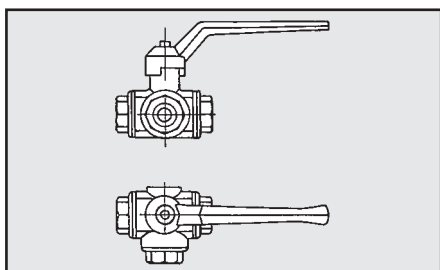

**VALVOLA A LEVA 3 VIE
IN OTTONE PASSAGGIO A "T"**

Cod. Attacco

Z00W0970550062	1/4"
Z00W0970550063	3/8"
Z00W0970550064	1/2"
Z00W0970550065	3/4"
Z00W0970550066	1"
Z00W0970550067	1 1/4"
Z00W0970550068	1 1/2"
Z00W0970550069	2"

**VALVOLA A LEVA 3 VIE
IN OTTONE PASSAGGIO A "L"**

Cod. Attacco