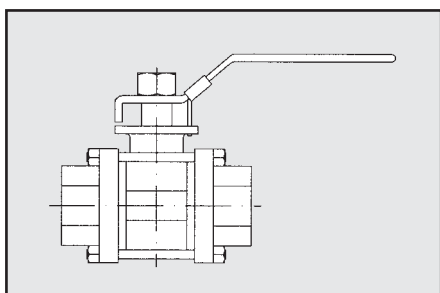

**VALVOLA A SFERA 3 PEZZI
F/F AISI 316**

Cod. Attacco

Z00W0970550092	1/4"
Z00W0970550093	3/8"
Z00W0970550094	1/2"
Z00W0970550095	3/4"
Z00W0970550096	1"
Z00W0970550097	1 1/4"
Z00W0970550098	1 1/2"
Z00W0970550099	2"