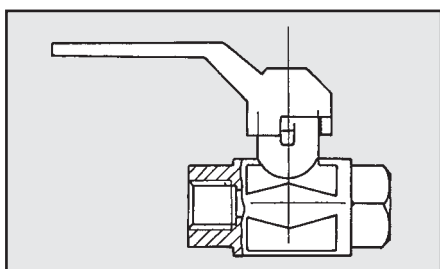

**VALVOLA A SFERA 2 PEZZI AISI 316
F/F CON LEVA**

Cod. Attacco

Z00W0970550082	1/4"
Z00W0970550083	3/8"
Z00W0970550084	1/2"
Z00W0970550085	3/4"
Z00W0970550086	1"
Z00W0970550087	1 1/4"
Z00W0970550088	1 1/2"
Z00W0970550089	2"