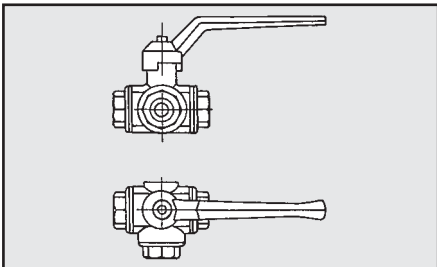

Z00W0970550112	1/4"
Z00W0970550113	3/8"
Z00W0970550114	1/2"
Z00W0970550115	3/4"
Z00W0970550116	1"
Z00W0970550117	1 1/4"
Z00W0970550118	1 1/2"
Z00W0970550119	2"