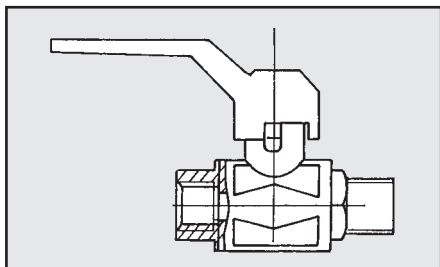

**VALVOLA A SFERA M/F CON LEVA
IN OTTONE**

Cod. Attacco

Z00W0970550052	1/4"
Z00W0970550053	3/8"
Z00W0970550054	1/2"
Z00W0970550055	3/4"
Z00W0970550056	1"
Z00W0970550057	1 1/4"
Z00W0970550058	1 1/2"
Z00W0970550059	2"